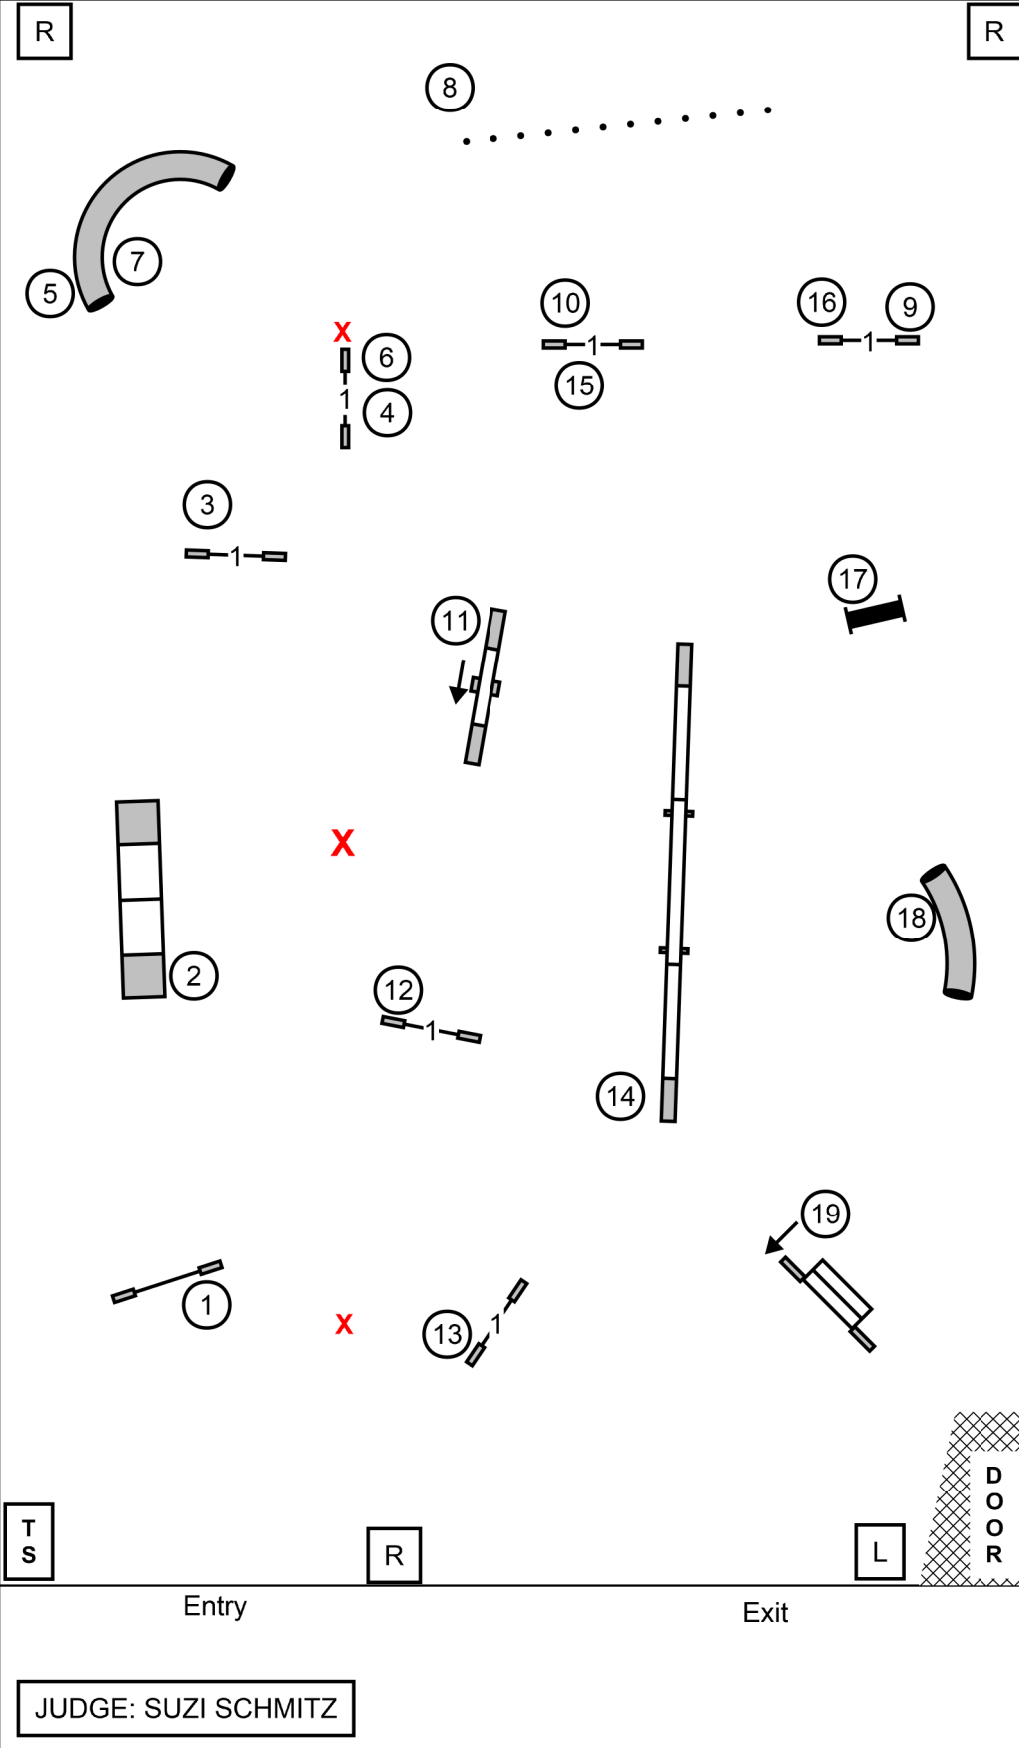

K9 OBEDIENCE CLUB OF MENOMONEE FALLS  
FRIDAY 5-19-23  
RING 74 X 115

PREMIER STANDARD

JUDGE: SUZI SCHMITZ

K9 OBEDIENCE CLUB OF MENOMONEE FALLS  
FRIDAY 5-19-23  
RING 74 X 115

MASTER EXCELLENT STANDARD

K9 OBEDIENCE CLUB OF MENOMONEE FALLS  
FRIDAY 5-19-23  
RING 74 X 115

MASTER EXCELLENT JWW

K9 OBEDIENCE CLUB OF MENOMONEE FALLS  
FRIDAY 5-19-23  
RING 74 X 115

PREMIER JWW