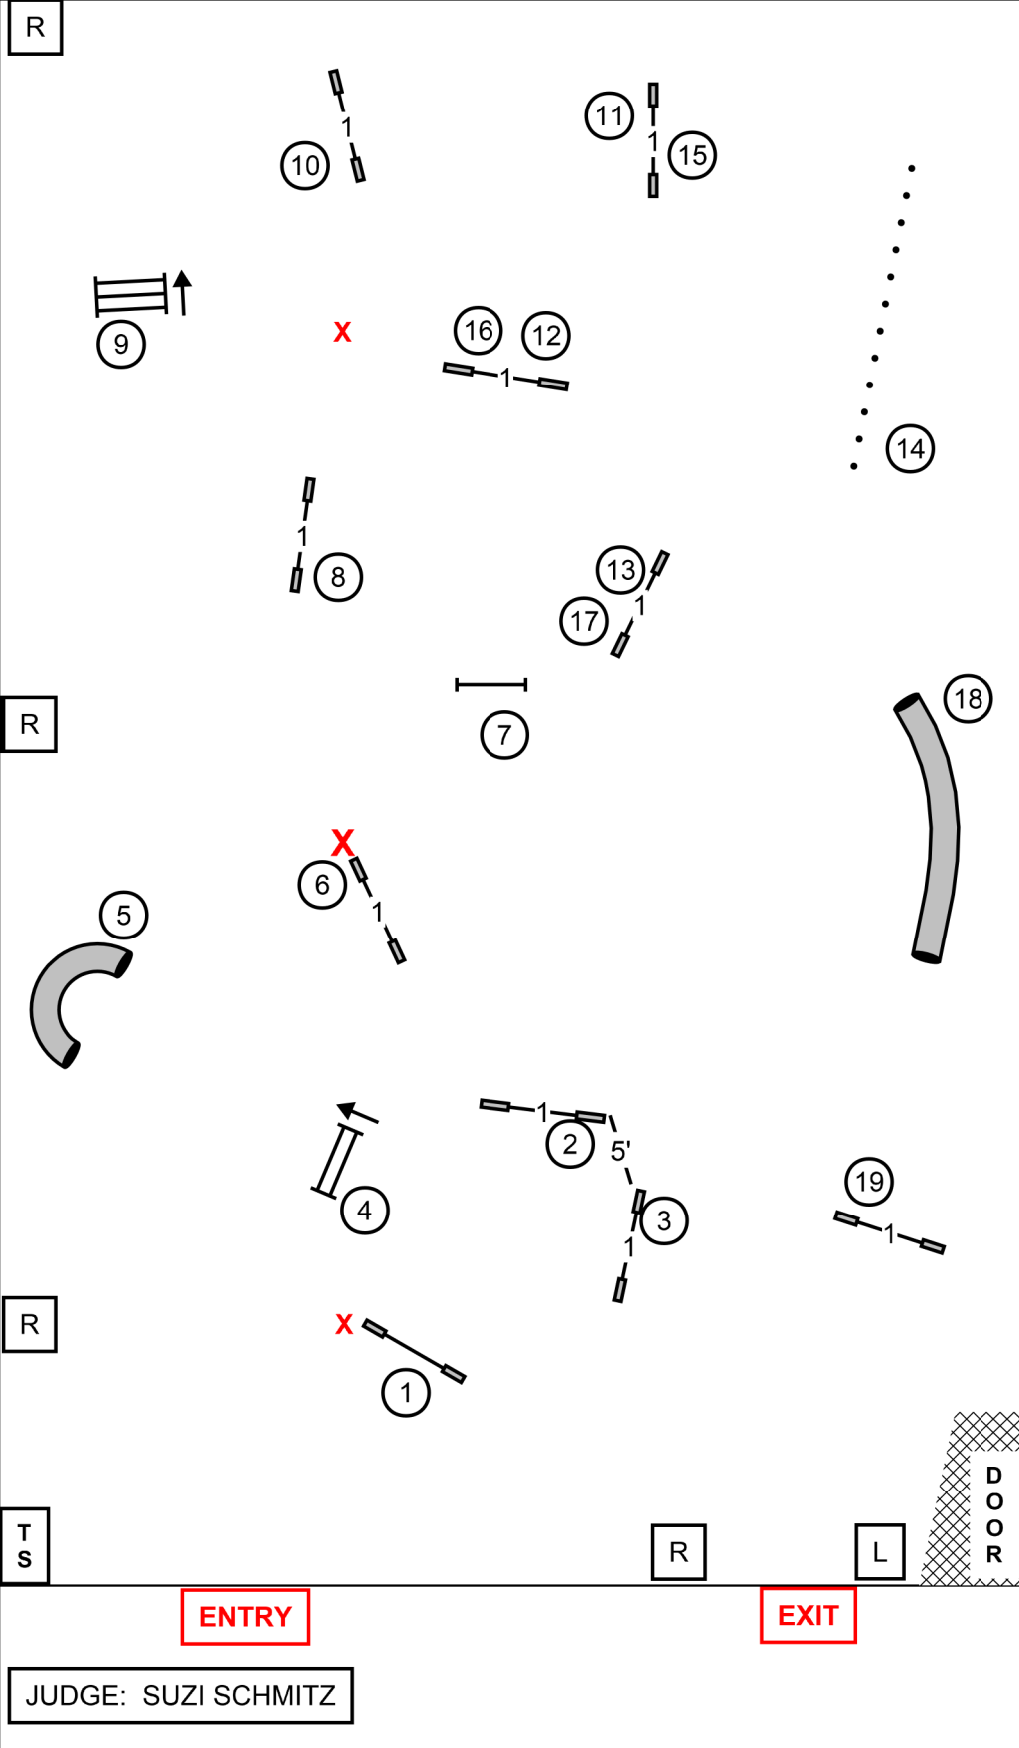

K9 OBEDIENCE CLUB OF MENOMONEE FALLS  
FRIDAY 5-19-23  
RING 74 X 115

PREMIER STANDARD

JUDGE: SUZI SCHMITZ

K9 OBEDIENCE CLUB OF MENOMONEE FALLS  
FRIDAY 5-19-23  
RING 74 X 115

MASTER EXCELLENT STANDARD

K9 OBEDIENCE CLUB OF MENOMONEE FALLS  
FRIDAY 5-19-23  
RING 74 X 115

MASTER EXCELLENT JWW

K9 OBEDIENCE CLUB OF MENOMONEE FALLS  
FRIDAY 5-19-23  
RING 74 X 115

PREMIER JWW