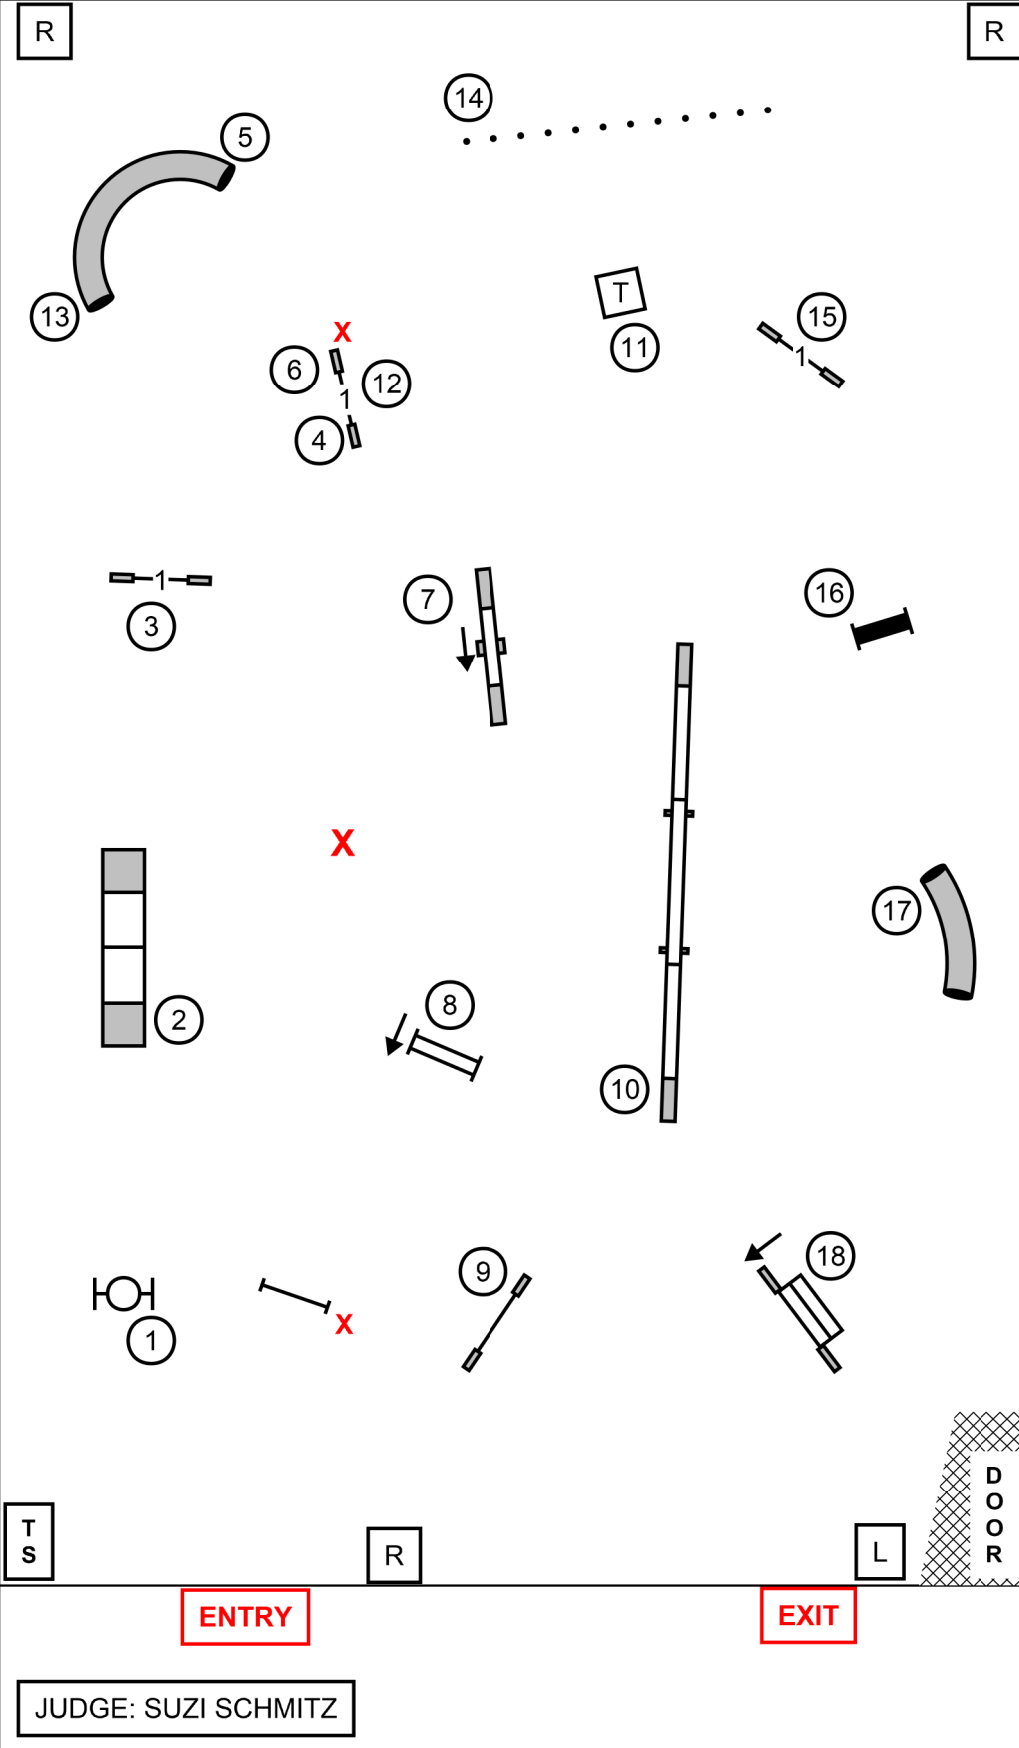

K9 OBEDIENCE CLUB OF MENOMONEE FALLS  
FRIDAY 5-19-23  
RING 74 X 115

PREMIER STANDARD

JUDGE: SUZI SCHMITZ

K9 OBEDIENCE CLUB OF MENOMONEE FALLS  
FRIDAY 5-19-23  
RING 74 X 115

MASTER EXCELLENT STANDARD

K9 OBEDIENCE CLUB OF MENOMONEE FALLS  
FRIDAY 5-19-23  
RING 74 X 115

MASTER EXCELLENT JWW

K9 OBEDIENCE CLUB OF MENOMONEE FALLS  
FRIDAY 5-19-23  
RING 74 X 115

PREMIER JWW