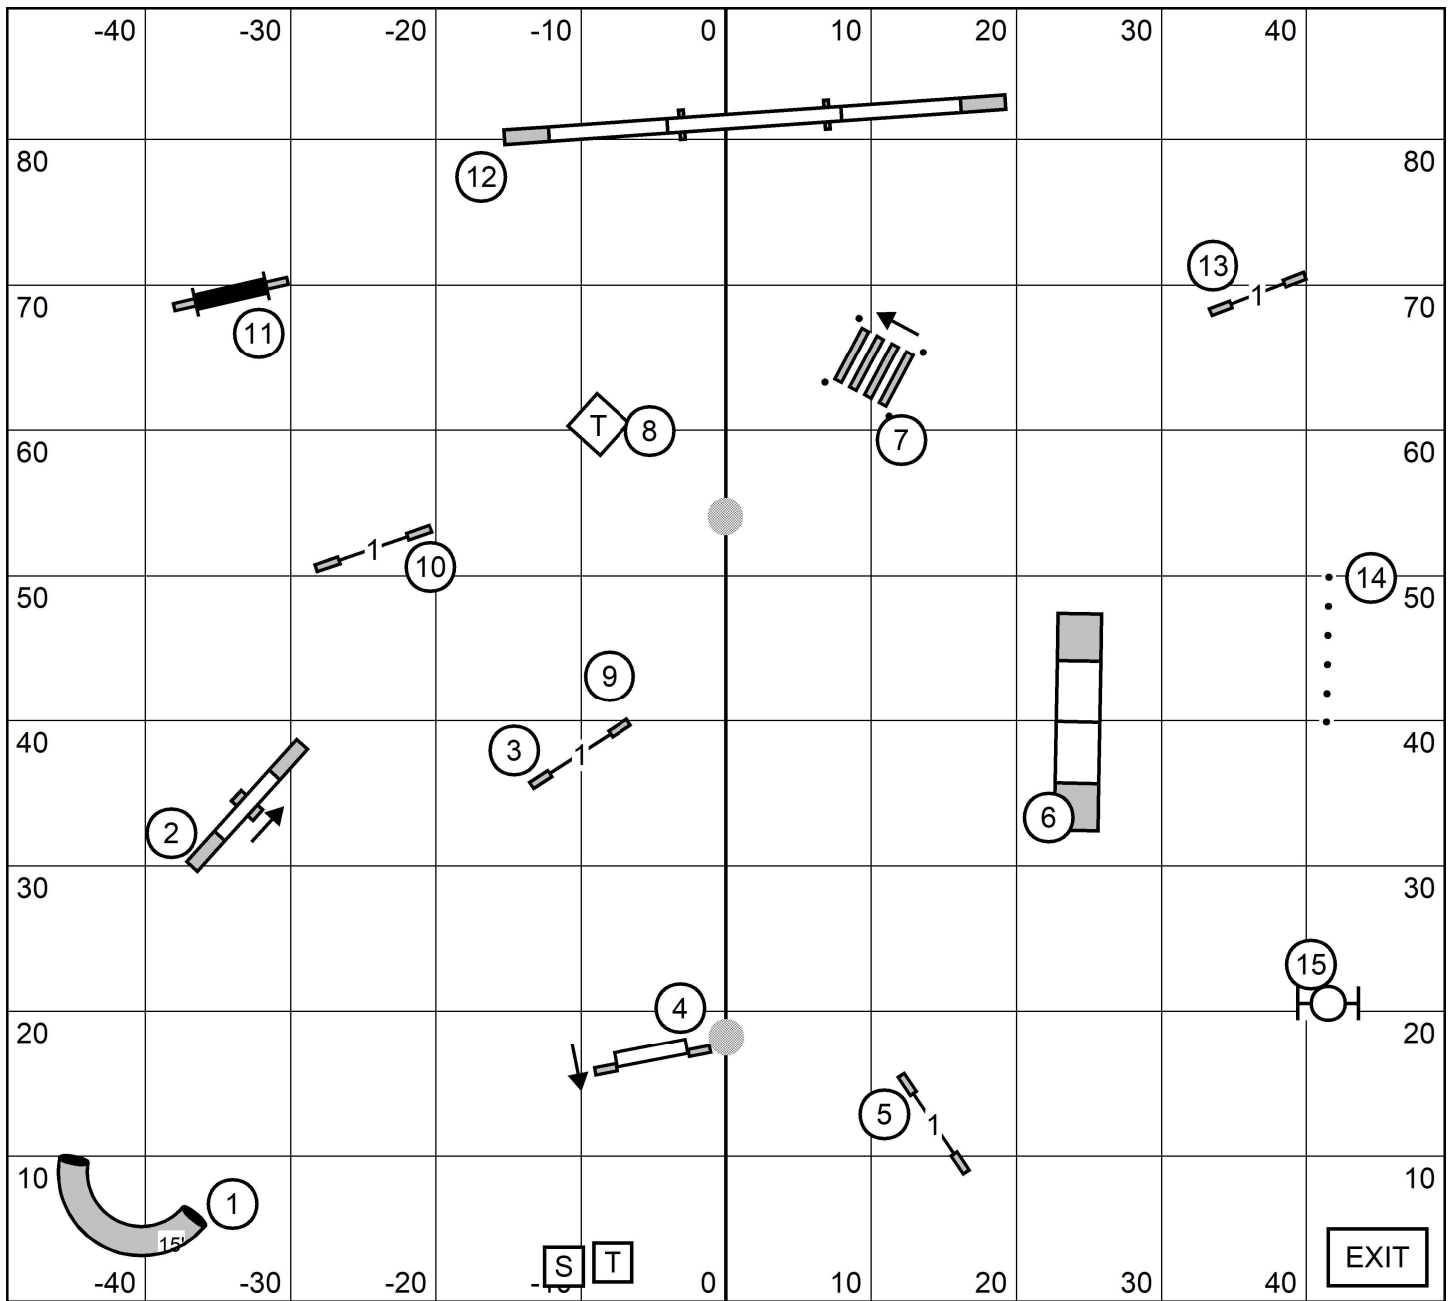

Please enter when
previous dog at Panel
Jump.

NOVICE STANDARD

Doberman Pinscher Club of Greater Milwaukee

April 18, 2026

Jeff Boyer