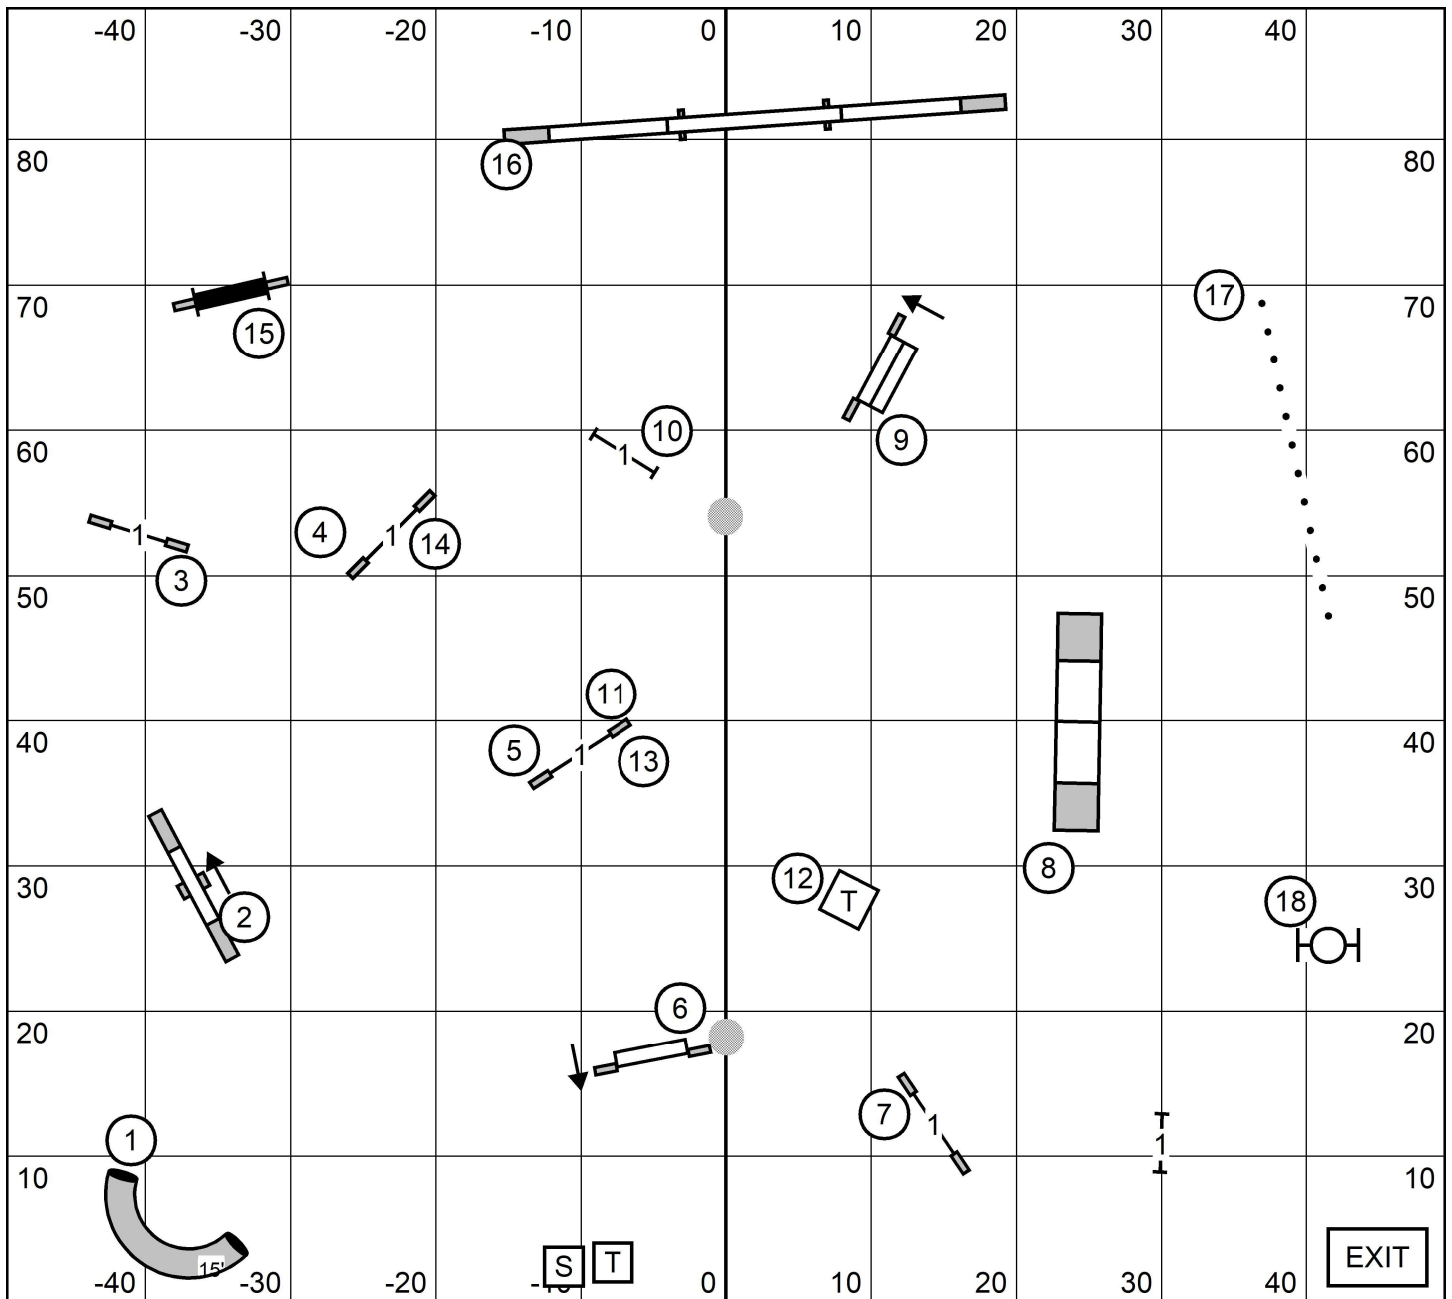

EXIT

Please enter when previous dog at Double Jump.

T2B
 Doberman Pinscher Club of Greater Milwaukee
 April 18, 2026
 Jeff Boyer

Please enter when
previous dog at Panel
Jump.

EXCELLENT / MASTER STANDARD

Doberman Pinscher Club of Greater Milwaukee
April 18, 2026
Jeff Boyer