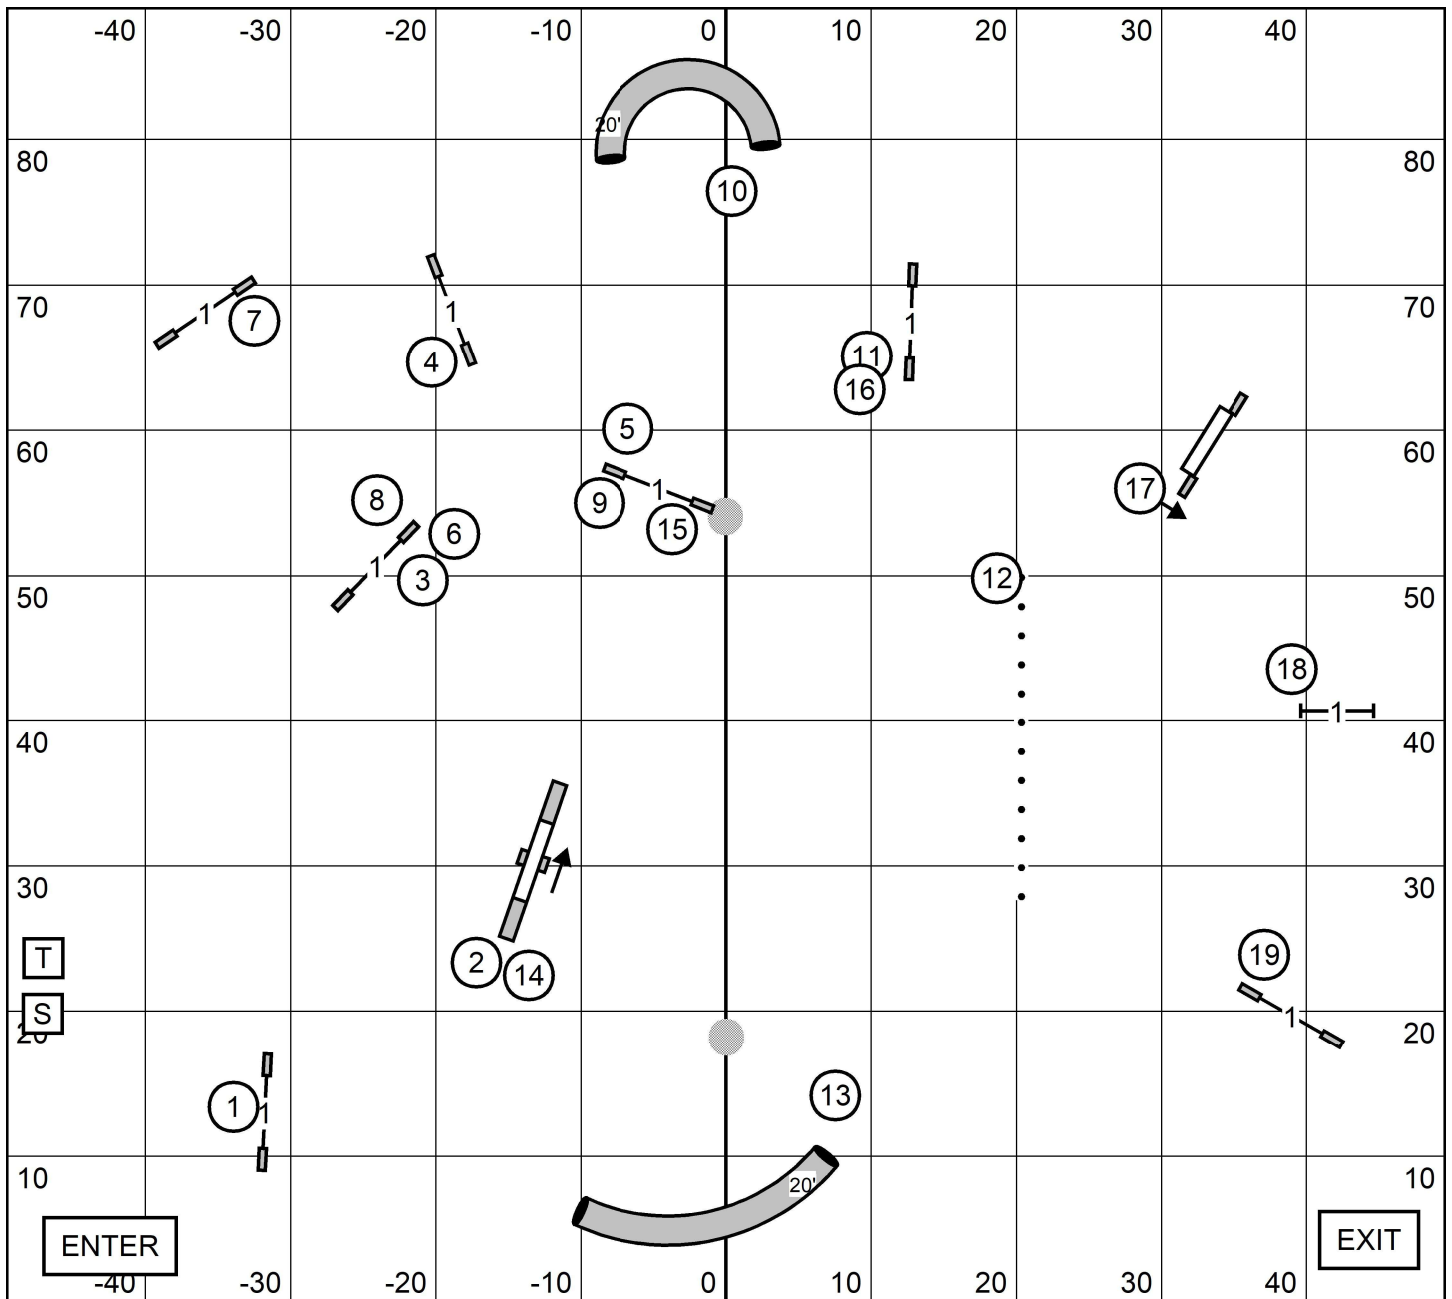

Please enter when previous dog at Weaves.

EXCELLENT / MASTER JWW

Doberman Pinscher Club of Greater Milwaukee

April 18, 2026

Jeff Boyer

T

S

ENTER

EXIT

Please enter when previous dog at Double Jump.

T2B
 Doberman Pinscher Club of Greater Milwaukee
 April 18, 2026
 Jeff Boyer

Please enter when
previous dog at Panel
Jump.

EXCELLENT / MASTER STANDARD

Doberman Pinscher Club of Greater Milwaukee
April 18, 2026
Jeff Boyer

Please enter when
previous dog at Panel
Jump.

OPEN STANDARD

Doberman Pinscher Club of Greater Milwaukee
April 18, 2026
Jeff Boyer

Please enter when
previous dog at Panel
Jump.

NOVICE STANDARD

Doberman Pinscher Club of Greater Milwaukee