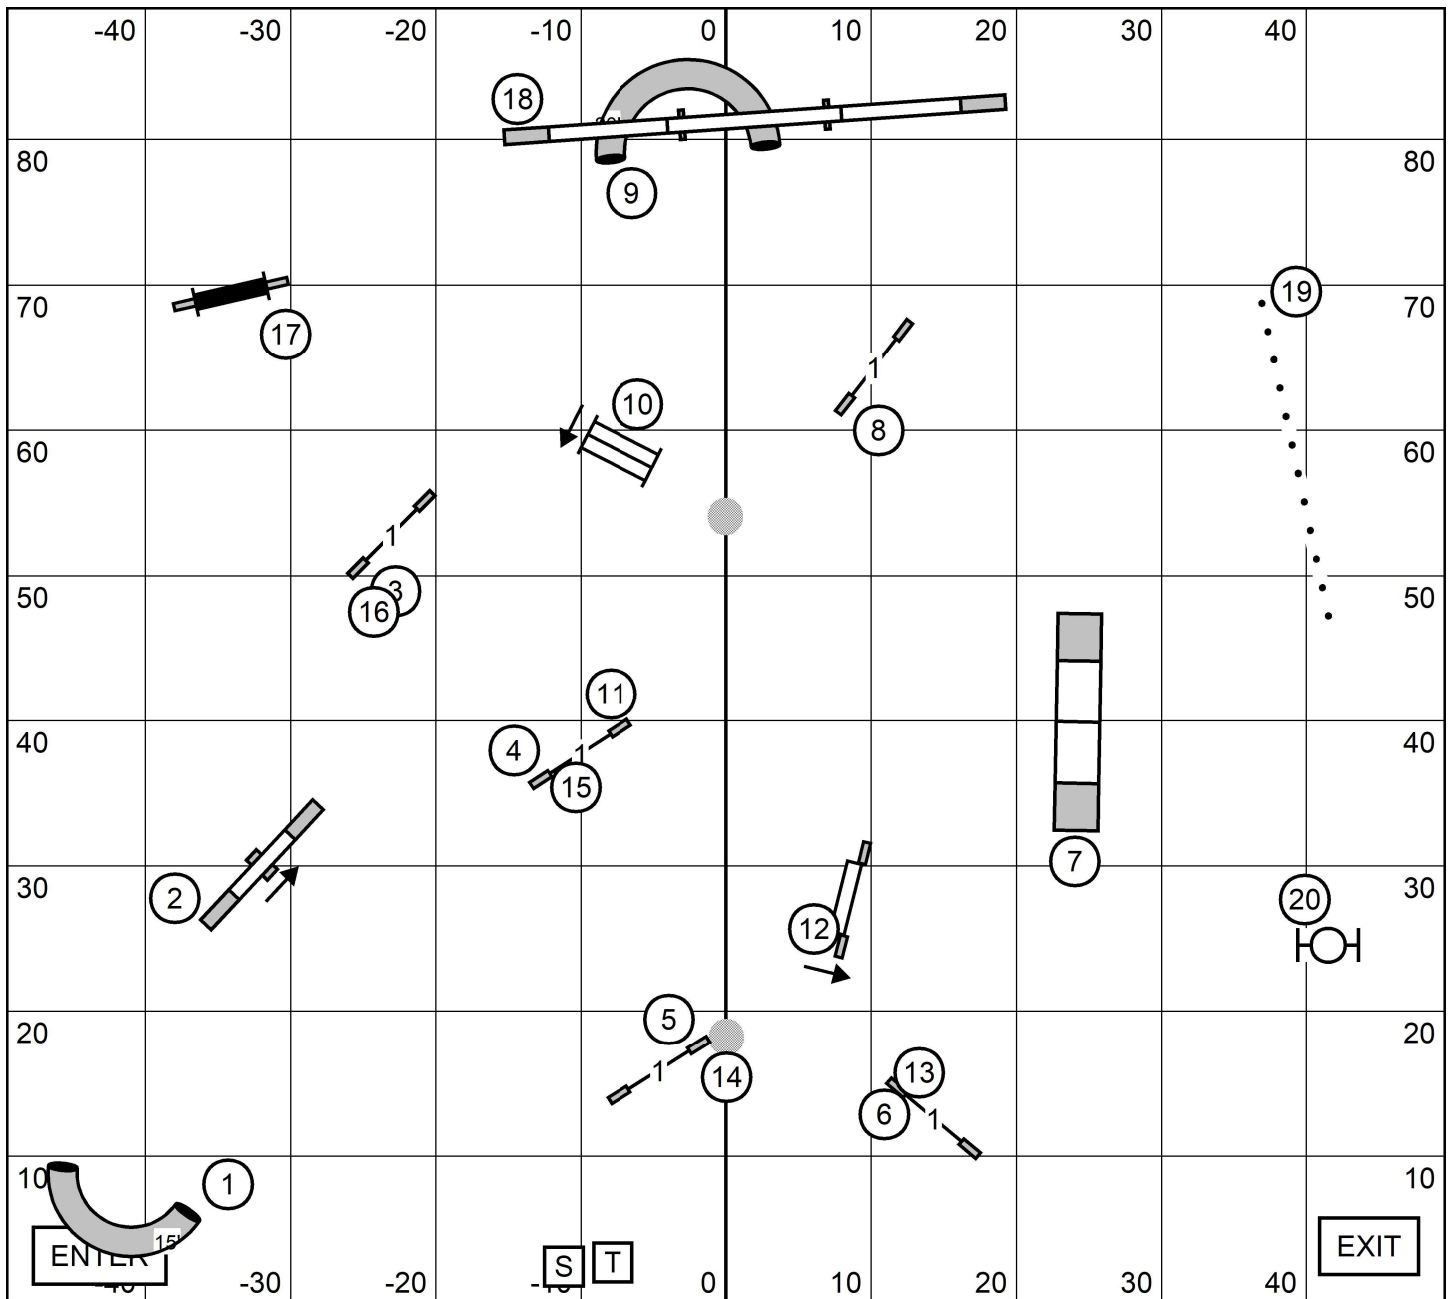

EXIT

Please enter when previous dog at Double Jump.

T2B
 Doberman Pinscher Club of Greater Milwaukee
 April 18, 2026
 Jeff Boyer

Please enter when
previous dog at Panel
Jump.

EXCELLENT / MASTER STANDARD

Doberman Pinscher Club of Greater Milwaukee
April 18, 2026
Jeff Boyer

Please enter when
previous dog at Panel
Jump.

OPEN STANDARD

Doberman Pinscher Club of Greater Milwaukee
April 18, 2026
Jeff Boyer

Please enter when
previous dog at Panel
Jump.

NOVICE STANDARD

Doberman Pinscher Club of Greater Milwaukee