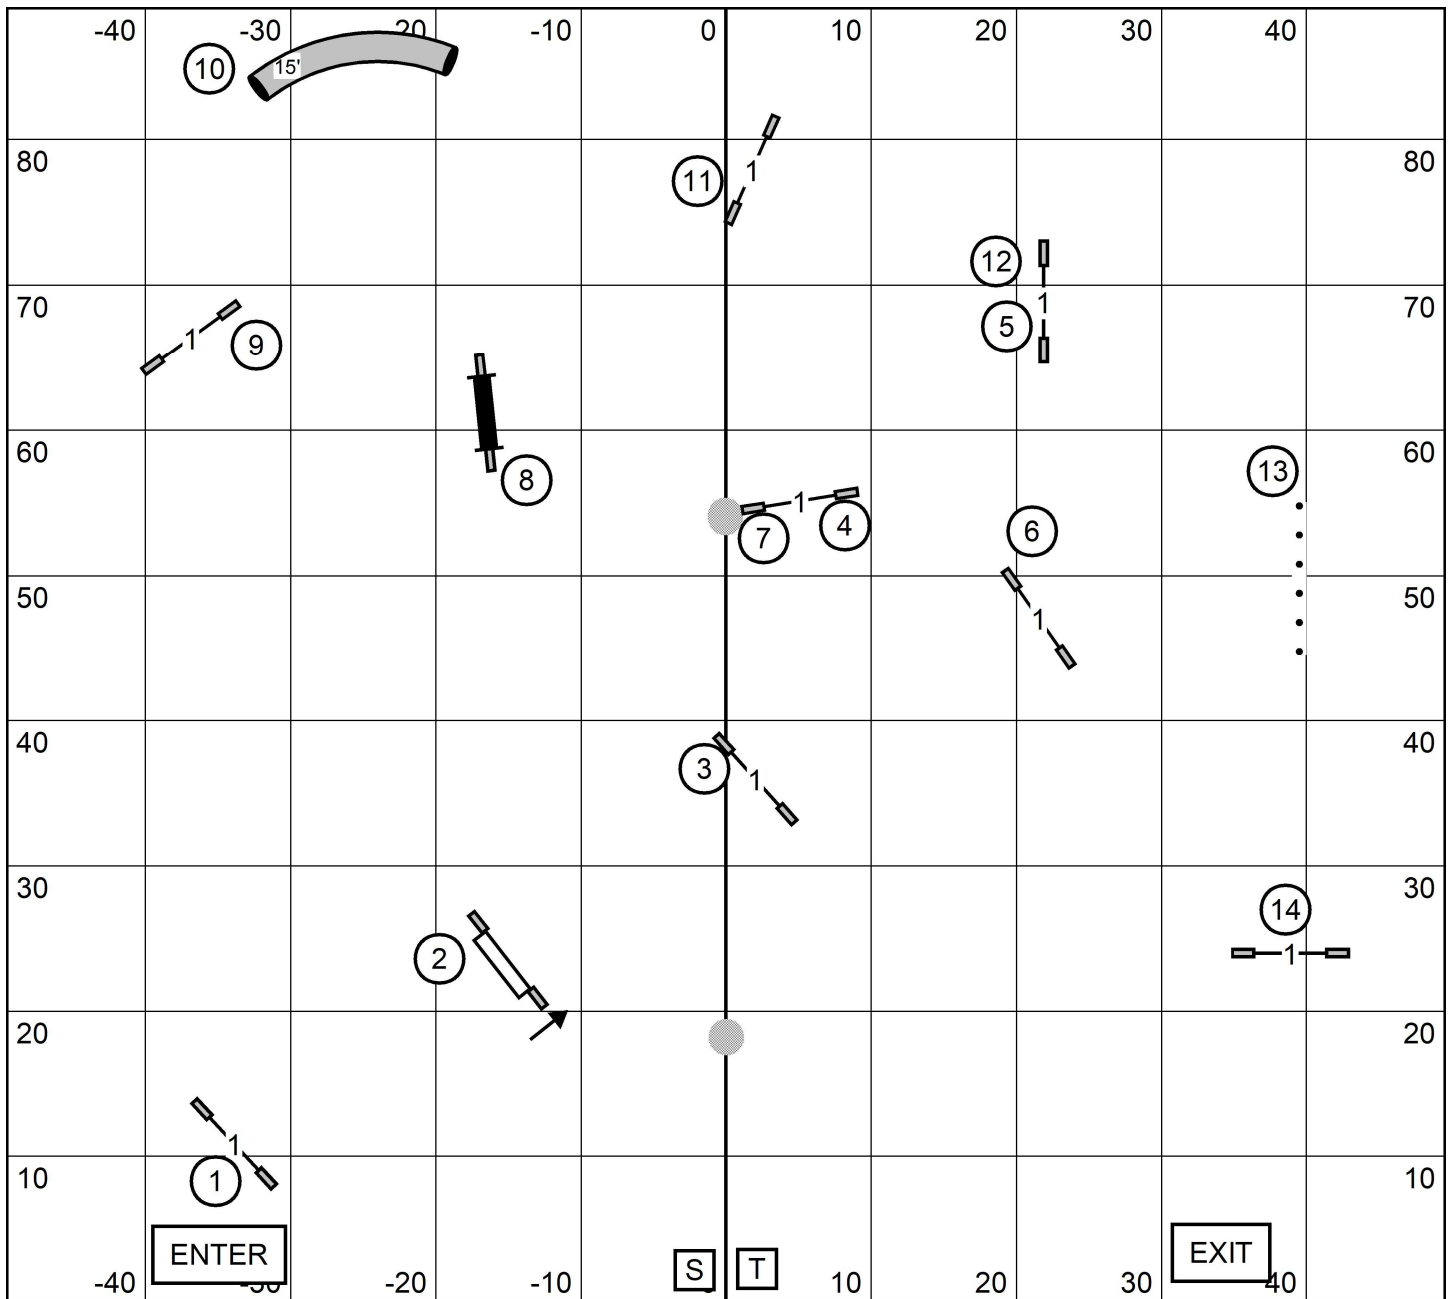

Please enter when previous dog at Jump #12.

NOVICE JWW

Doberman Pinscher Club of Greater Milwaukee
April 18, 2026
Jeff Boyer