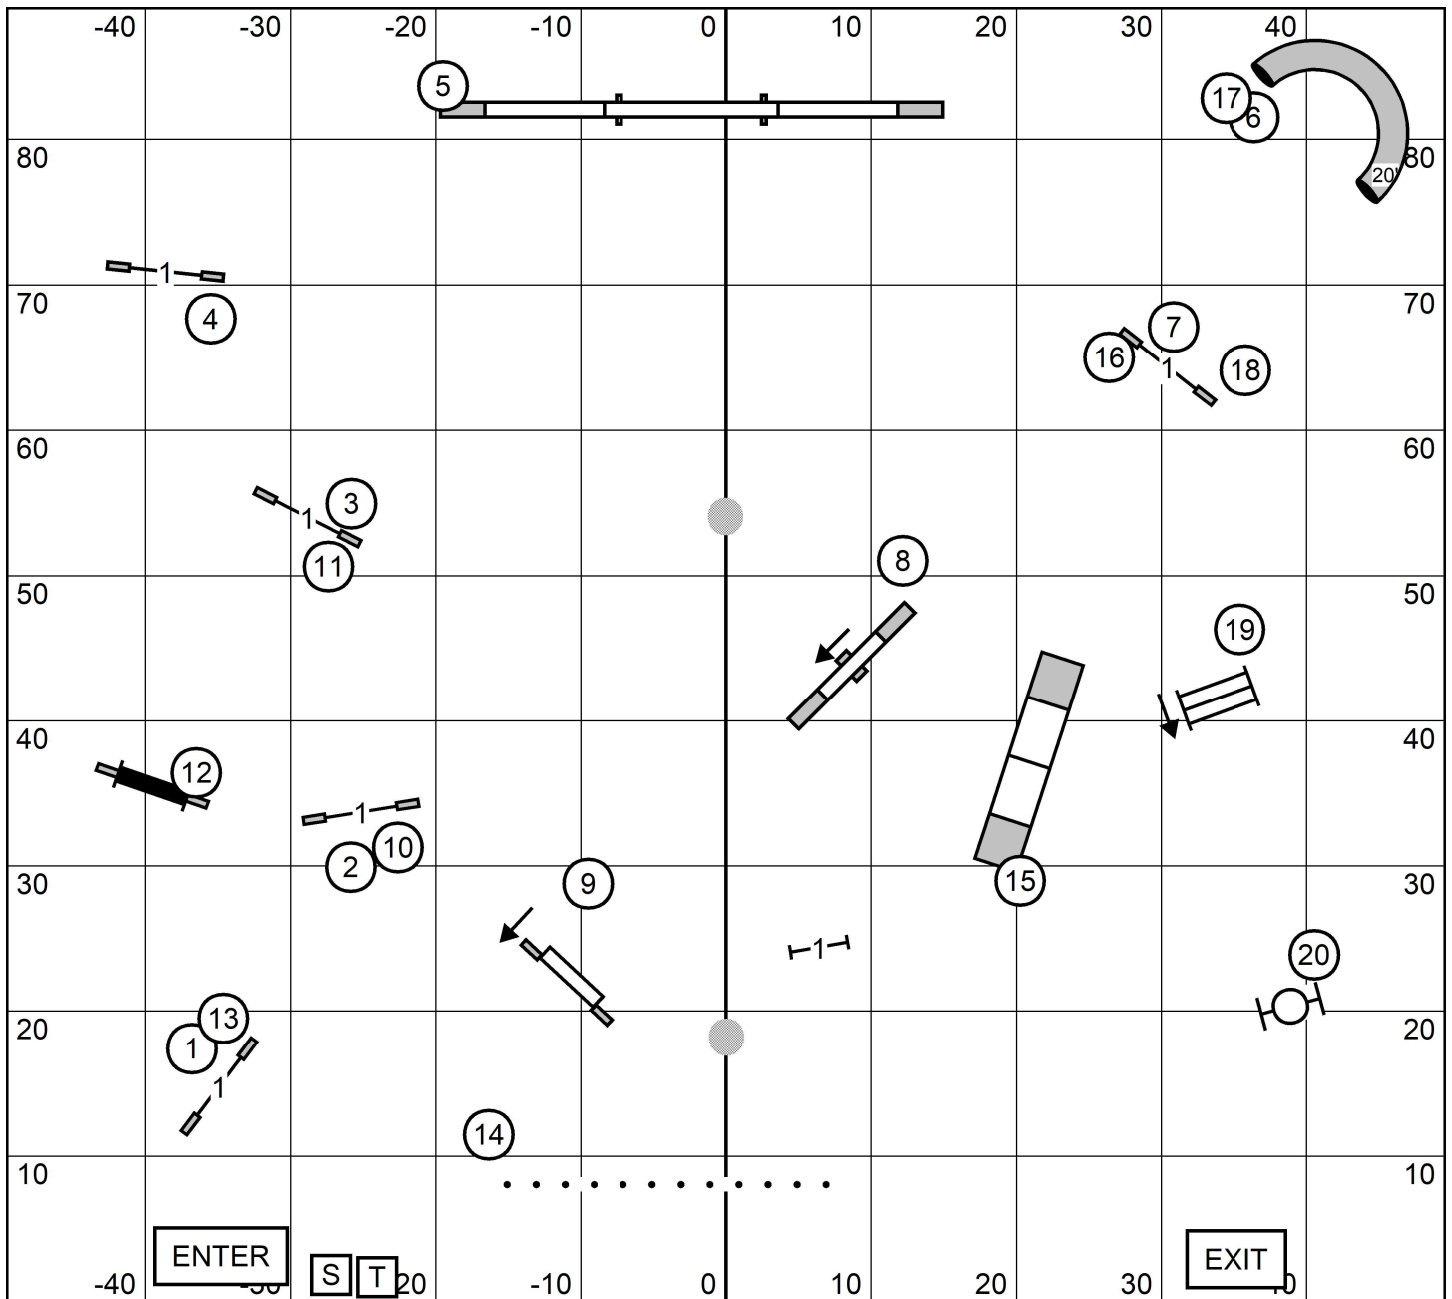

Please enter when
previous dog at Jump
#16.

EXCELLENT / MASTER JWW

Doberman Pinscher Club of Greater Milwaukee

April 19, 2026

Jeff Boyer

Please enter when previous dog at Jump #16.

T2B
 Doberman Pinscher Club of Greater Milwaukee
 April 19, 2026
 Jeff Boyer

Please enter when previous dog at tunnel #18.

EXCELLENT / MASTER STANDARD

Doberman Pinscher Club of Greater Milwaukee

April 19, 2026

Jeff Boyer

Please enter when
previous dog at tunnel
#13.

NOVICE STANDARD

Doberman Pinscher Club of Greater Milwaukee
April 19, 2026
Jeff Boyer