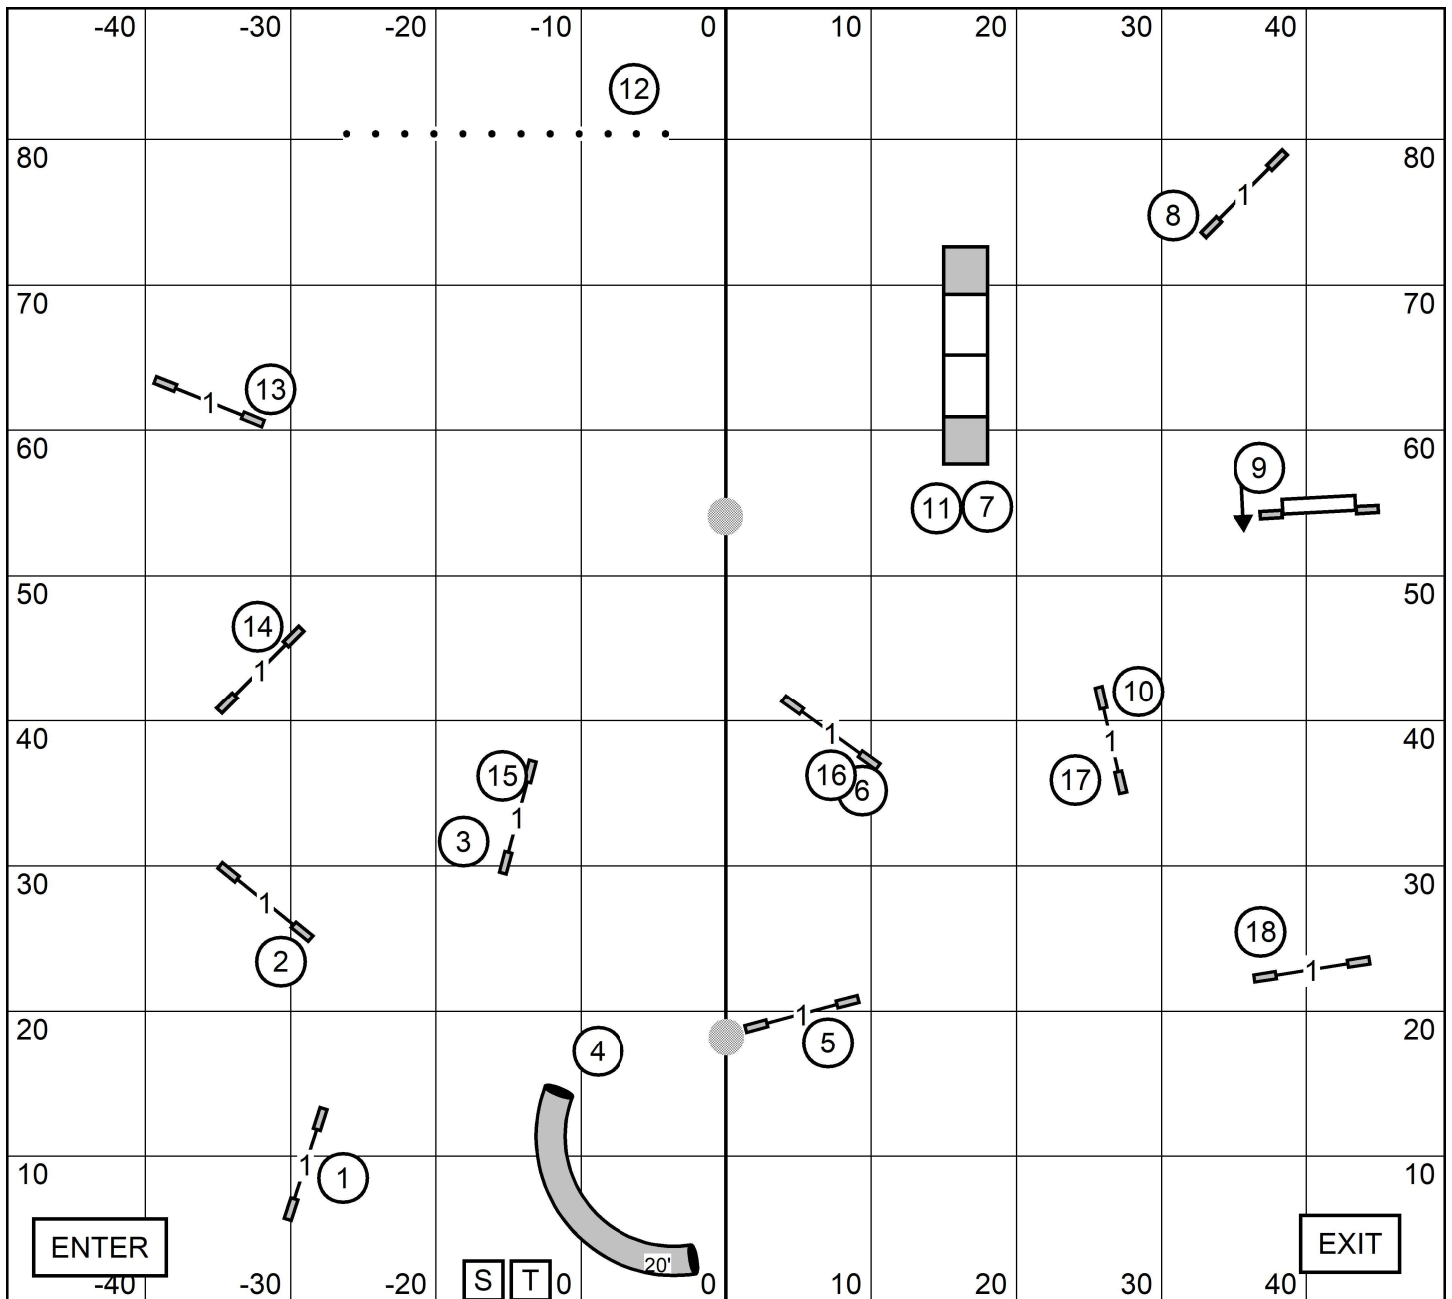

Please enter when
previous dog at Jump
#16.

EXCELLENT / MASTER JWW

Doberman Pinscher Club of Greater Milwaukee

April 19, 2026

Jeff Boyer

Please enter when previous dog at Jump #16.

T2B
 Doberman Pinscher Club of Greater Milwaukee
 April 19, 2026
 Jeff Boyer

Please enter when previous dog at tunnel #18.

EXCELLENT / MASTER STANDARD

Doberman Pinscher Club of Greater Milwaukee

April 19, 2026

Jeff Boyer

Please enter when
previous dog at tunnel
#13.

NOVICE STANDARD

Doberman Pinscher Club of Greater Milwaukee
April 19, 2026
Jeff Boyer