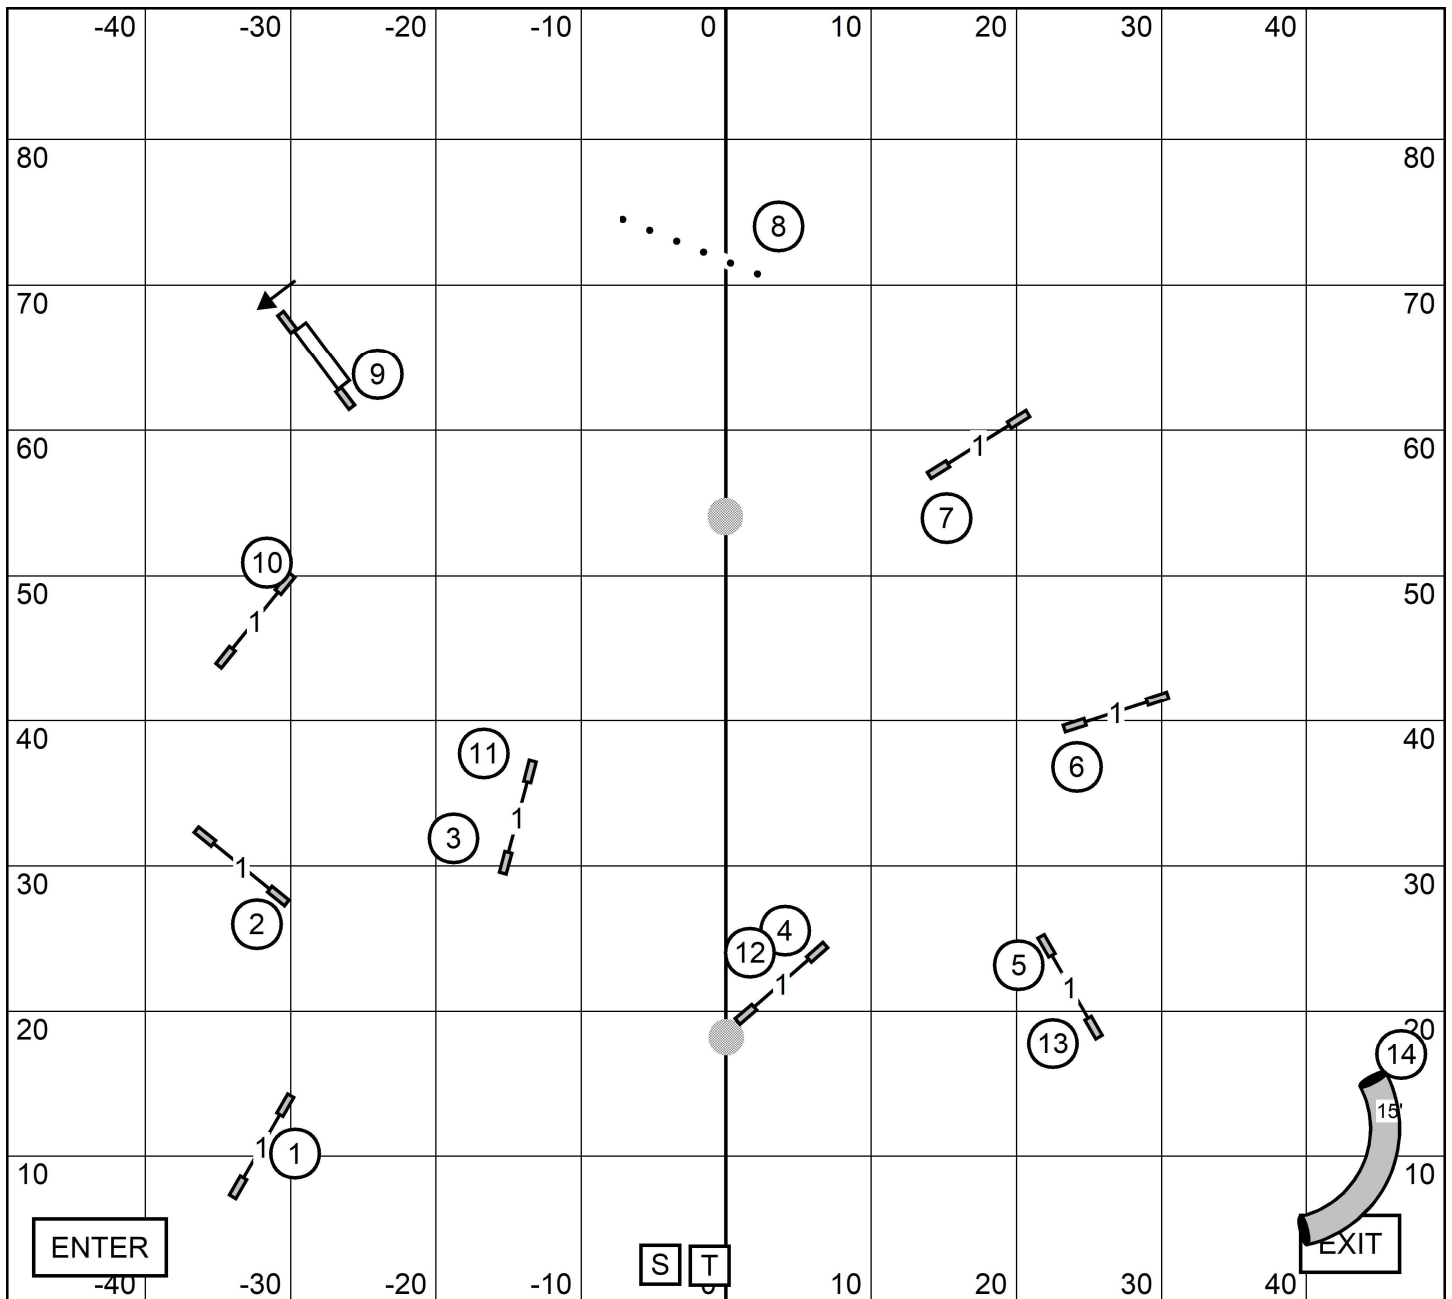

Please enter when
previous dog at Jump
#12.

NOVICE JWW

Doberman Pinscher Club of Greater Milwaukee
April 19, 2026
Jeff Boyer