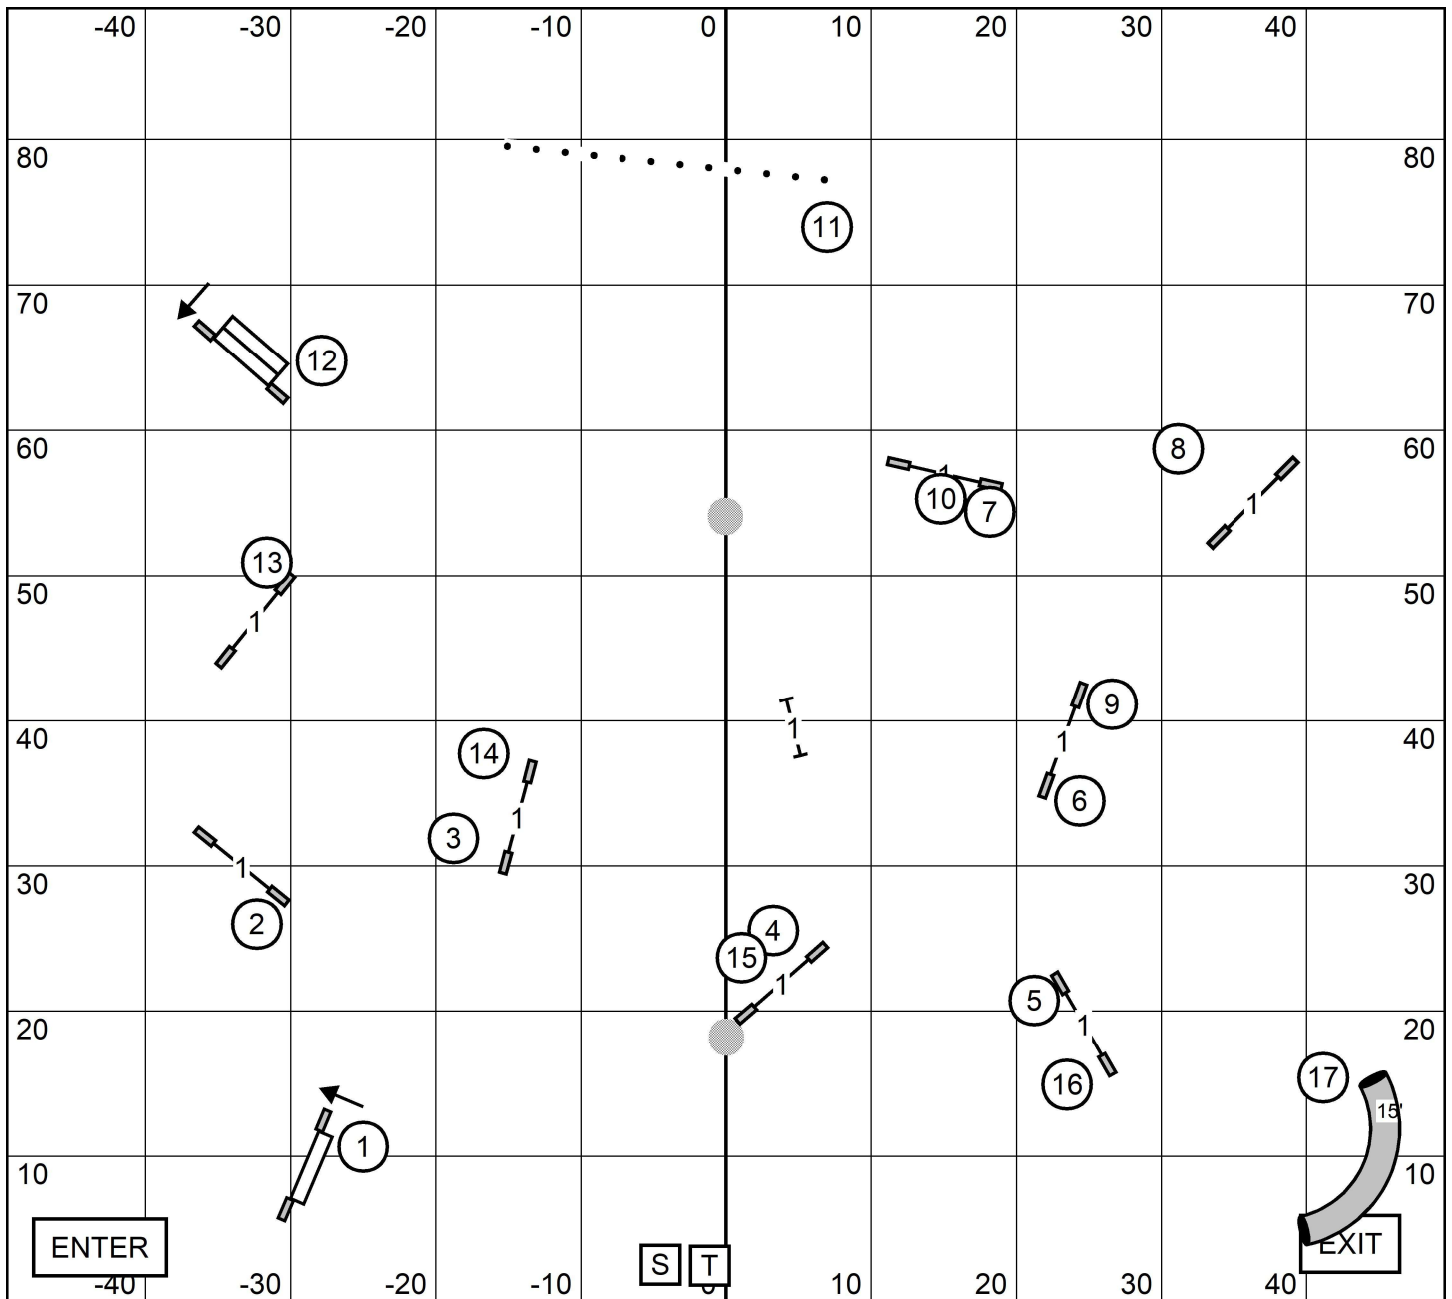

Please enter when previous dog at tunnel #18.

EXCELLENT / MASTER STANDARD

Doberman Pinscher Club of Greater Milwaukee

April 19, 2026

Jeff Boyer

Please enter when
previous dog at tunnel
#13.

NOVICE STANDARD

Doberman Pinscher Club of Greater Milwaukee
April 19, 2026
Jeff Boyer