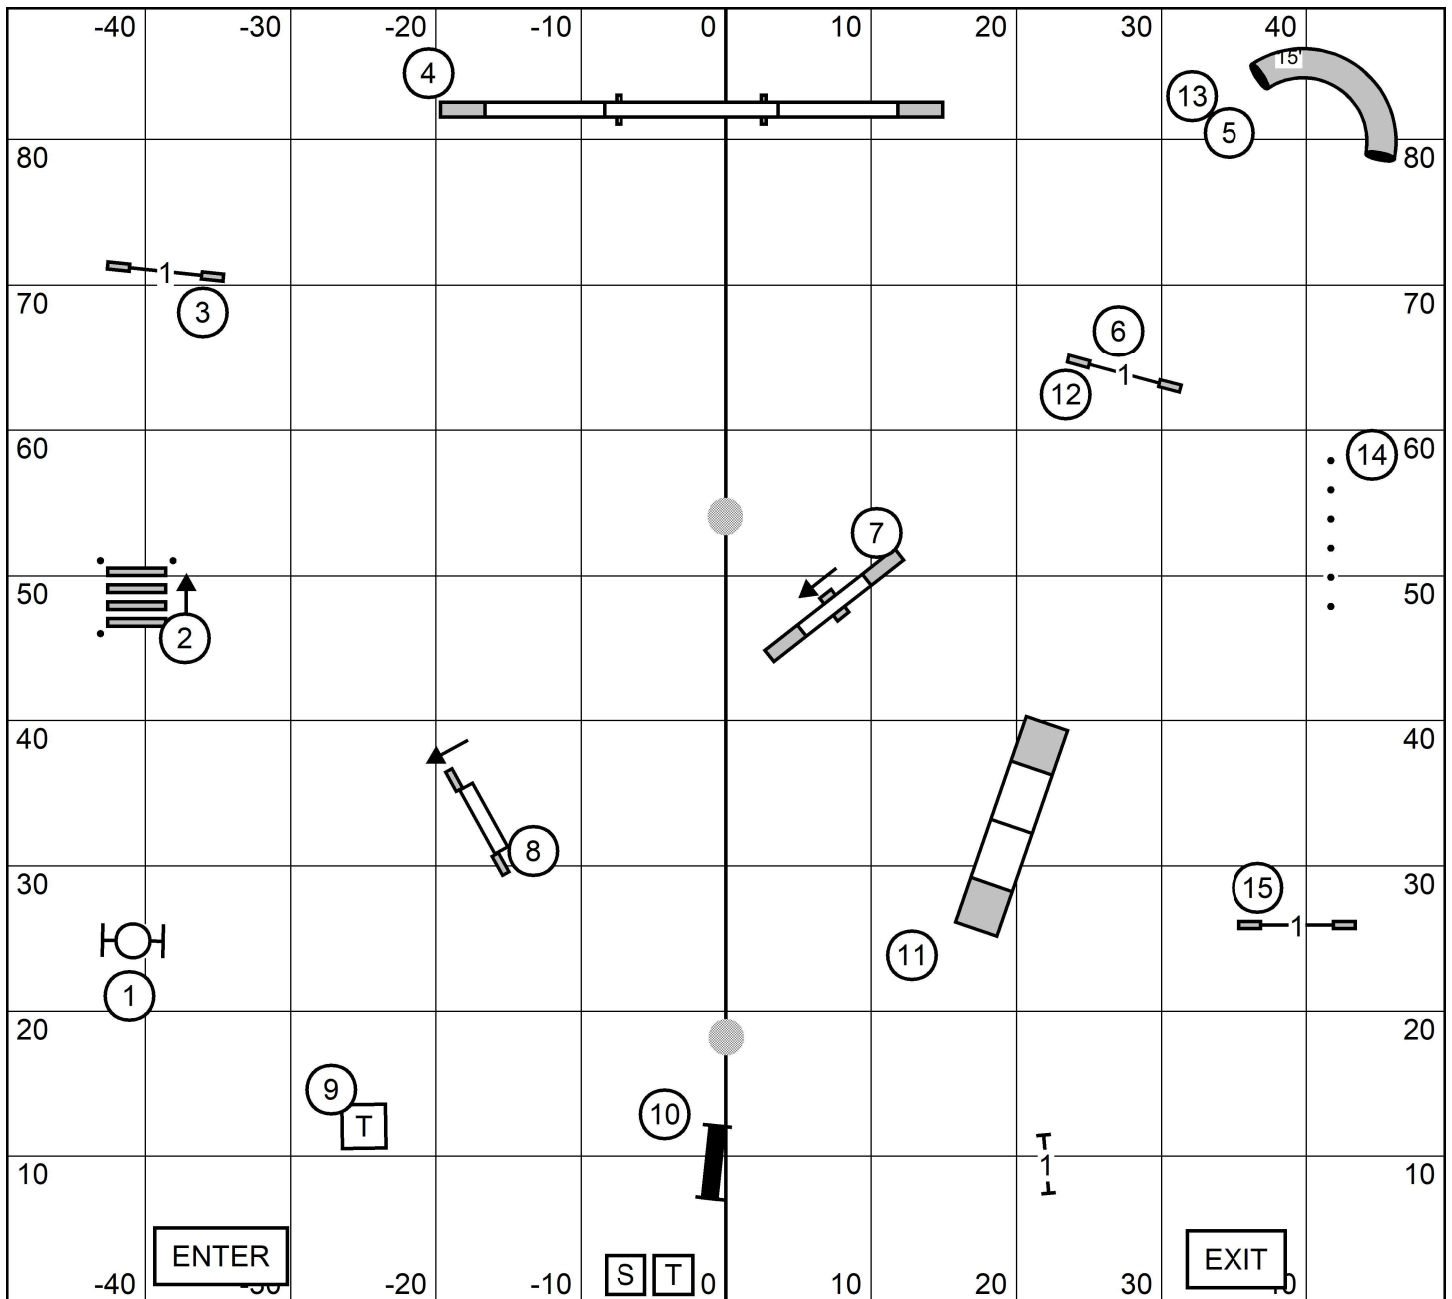

Please enter when
previous dog at Jump
#16.

EXCELLENT / MASTER JWW

Doberman Pinscher Club of Greater Milwaukee

April 19, 2026

Jeff Boyer

Please enter when previous dog at Jump #16.

T2B
 Doberman Pinscher Club of Greater Milwaukee
 April 19, 2026
 Jeff Boyer

Please enter when previous dog at tunnel #18.

EXCELLENT / MASTER STANDARD

Doberman Pinscher Club of Greater Milwaukee

April 19, 2026

Jeff Boyer

Please enter when
previous dog at tunnel
#13.

NOVICE STANDARD

Doberman Pinscher Club of Greater Milwaukee
April 19, 2026
Jeff Boyer